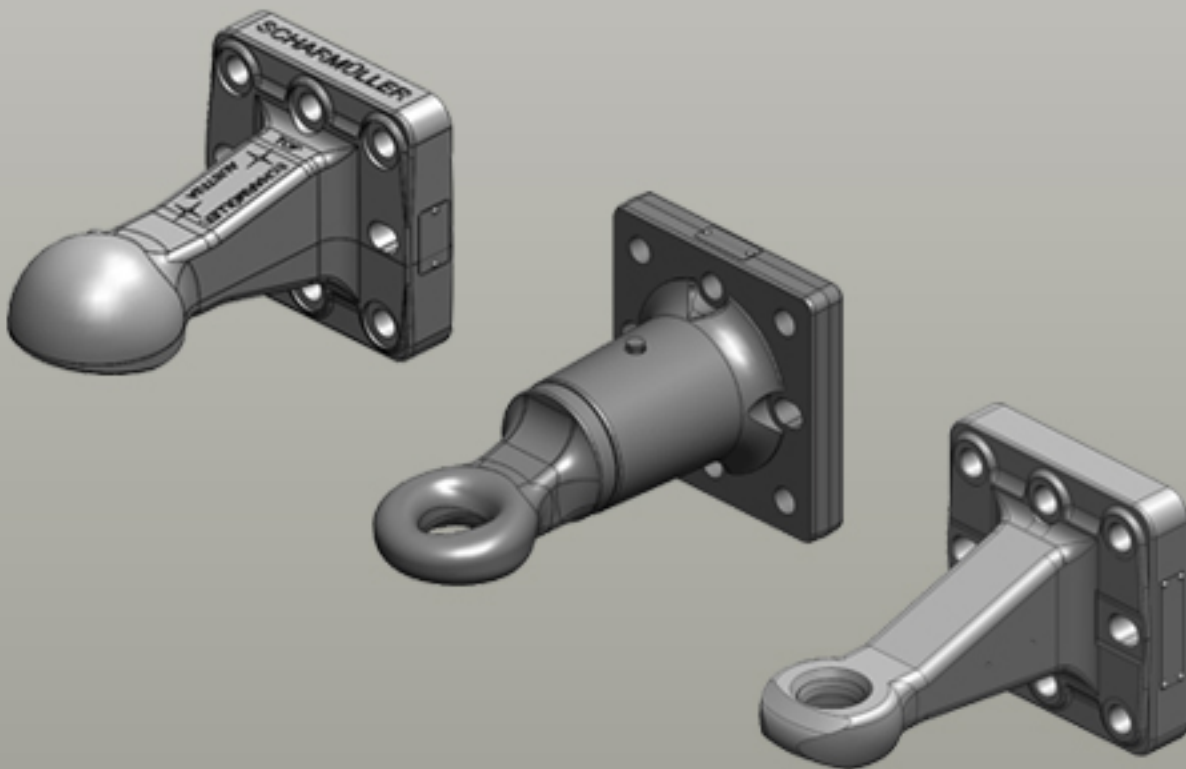

## Towing Eyes | Bearing Housing

## Towing Eyes | Bearing Housing

	<p><b>Art.Nr. 00.660.17.6-A07   Towing Eyes   Bearing Housing</b></p> <p>Alternative color </p> <p>00.660.17.6-A07 (Light-Grey)</p> <p>Technical Values*</p> <p><b>Shaft Diameter Ø (mm): 80   Bearing Housing (mm): 315   Shaft Height x Width: 102x102</b></p>
	<p><b>Art.Nr. 00.660.17.7-A07   Towing Eyes   Bearing Housing</b></p> <p>Alternative color </p> <p>00.660.17.7-A07 (Light-Grey)   00.660.17.7-A02 (Black )</p> <p>Technical Values*</p> <p><b>Shaft Diameter Ø (mm): 80   Bearing Housing (mm): 315   Shaft Height x Width: 162x100</b></p>
	<p><b>Art.Nr. 10.666.00.1-A01   Towing Eyes   Bearing Housing</b></p> <p>Alternative color </p> <p>10.666.00.1-A01 (Black-Primer )</p> <p>Technical Values*</p> <p><b>Shaft Diameter Ø (mm): 60   Bearing Housing (mm): 160   Shaft Height x Width: 75x75</b></p>
	<p><b>Art.Nr. 10.666.02.0-A01   Towing Eyes   Bearing Housing</b></p> <p>Alternative color </p> <p>10.666.02.0-A01 (Black-Primer )</p> <p>Technical Values*</p> <p><b>Shaft Diameter Ø (mm): 60   Bearing Housing (mm): 200   Shaft Height x Width: 90x90</b></p>